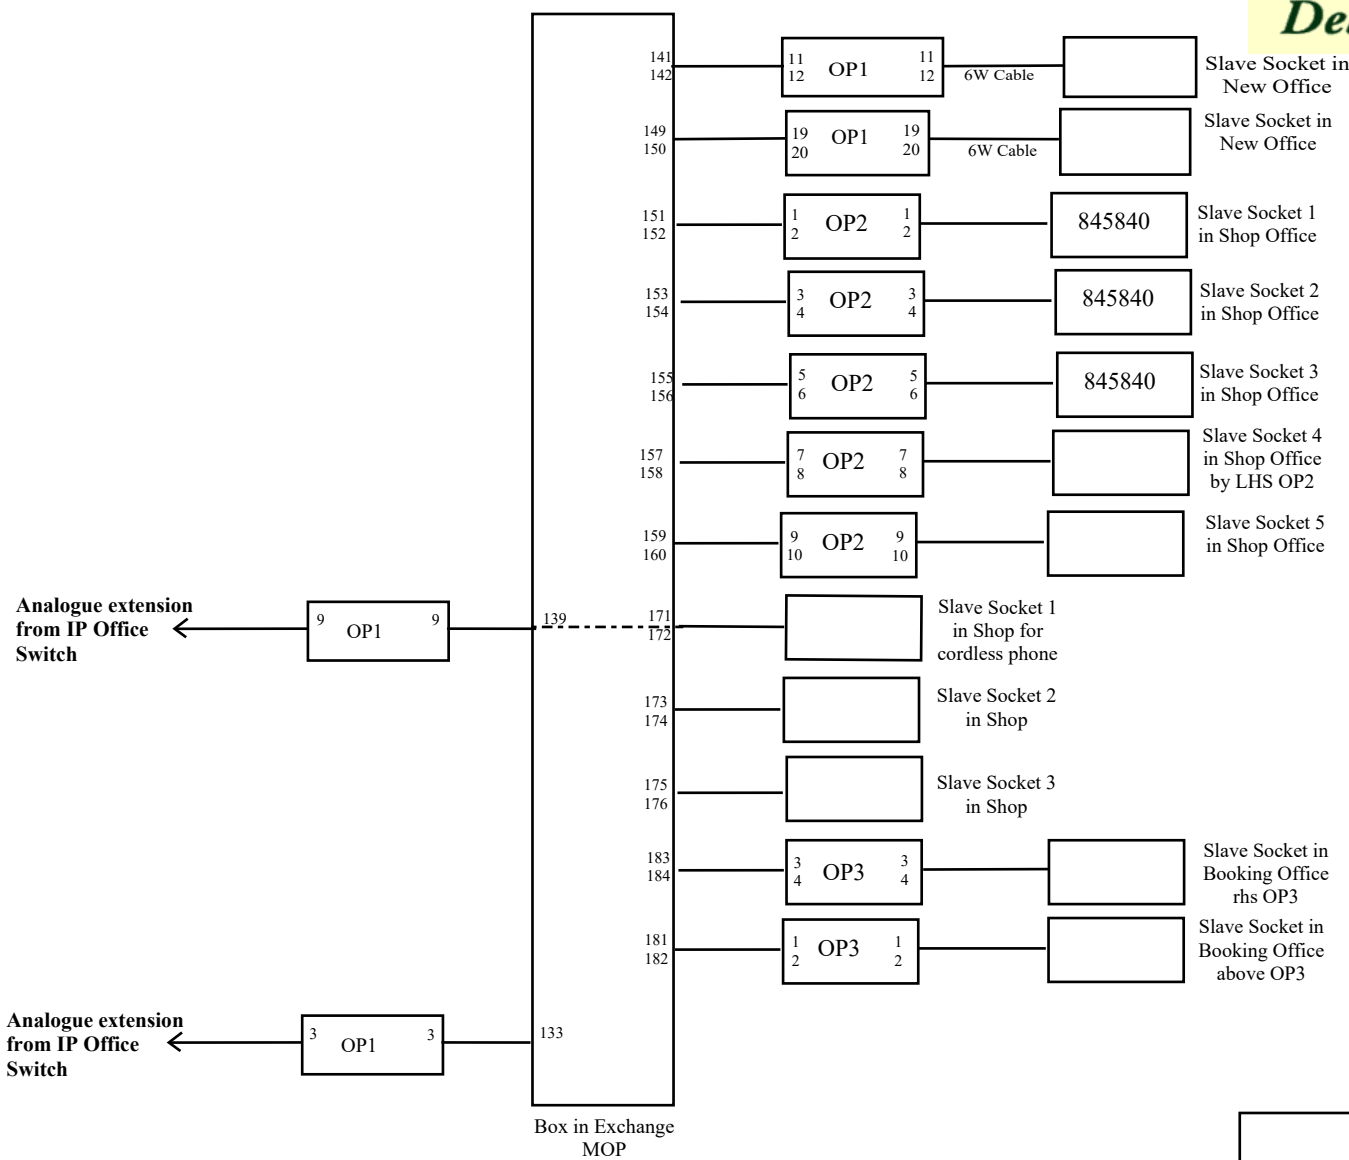

BT DP549 situated in New Office

Note : BT is responsible up to and including the master sockets on landlines, and up to the router, beyond that the DFR is responsible.

Norchard - MOP Circuits		
DFR bt007b		
ISSUE B	27/01/2018	Slave socket added to 845911 on page 2
ISSUE A	27/09/2015	Opening issue

BT DP549 situated in New Office