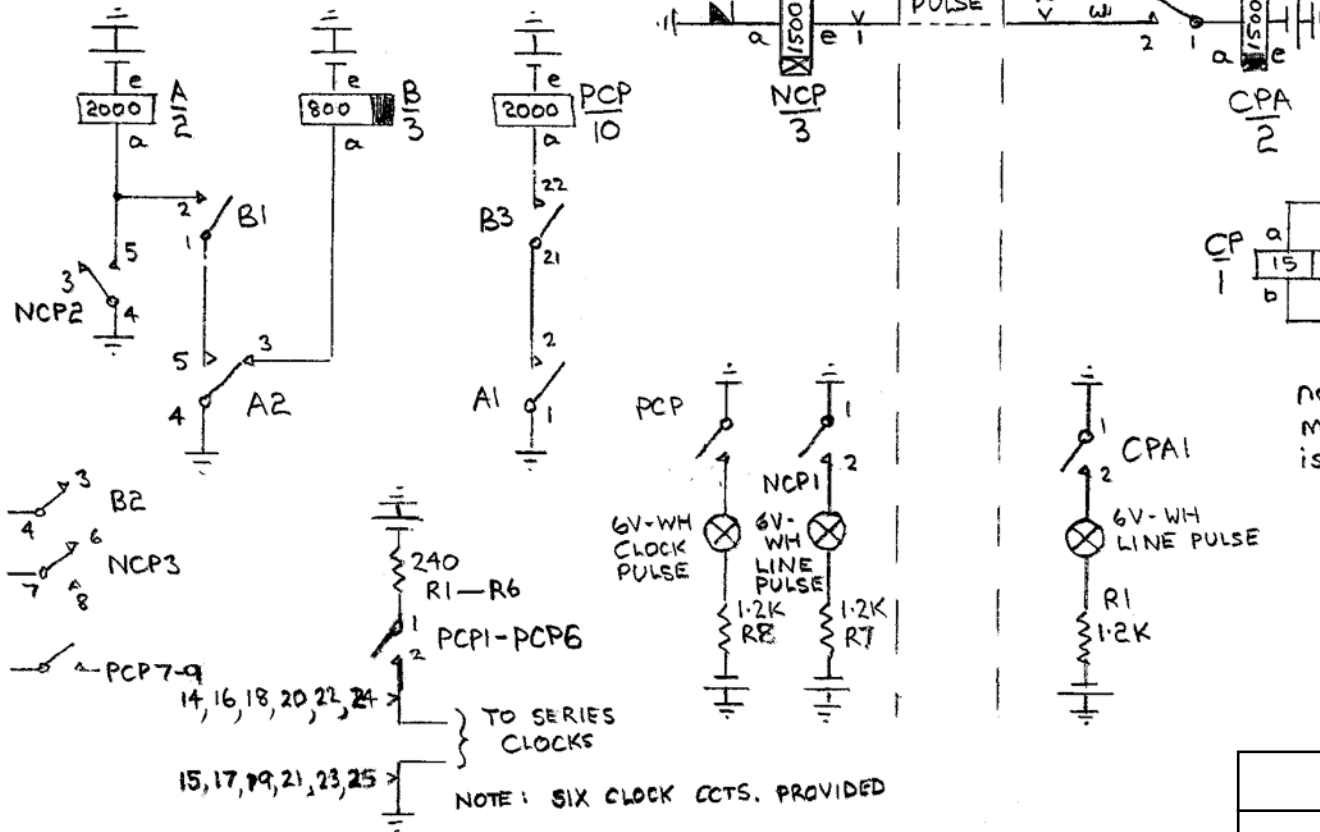

PARKEND | CABLE | NORCHARD

50V -ve batt upt 12
earth upt 11

Note : The output clock pulse is always the length of the B Relay release lag no matter the length of the input pulse.

Parkend - Clock Relay Set		
DFR ex015b		
ISSUE A	30/01/2018	Opening Issue
Dean Forest Railway		