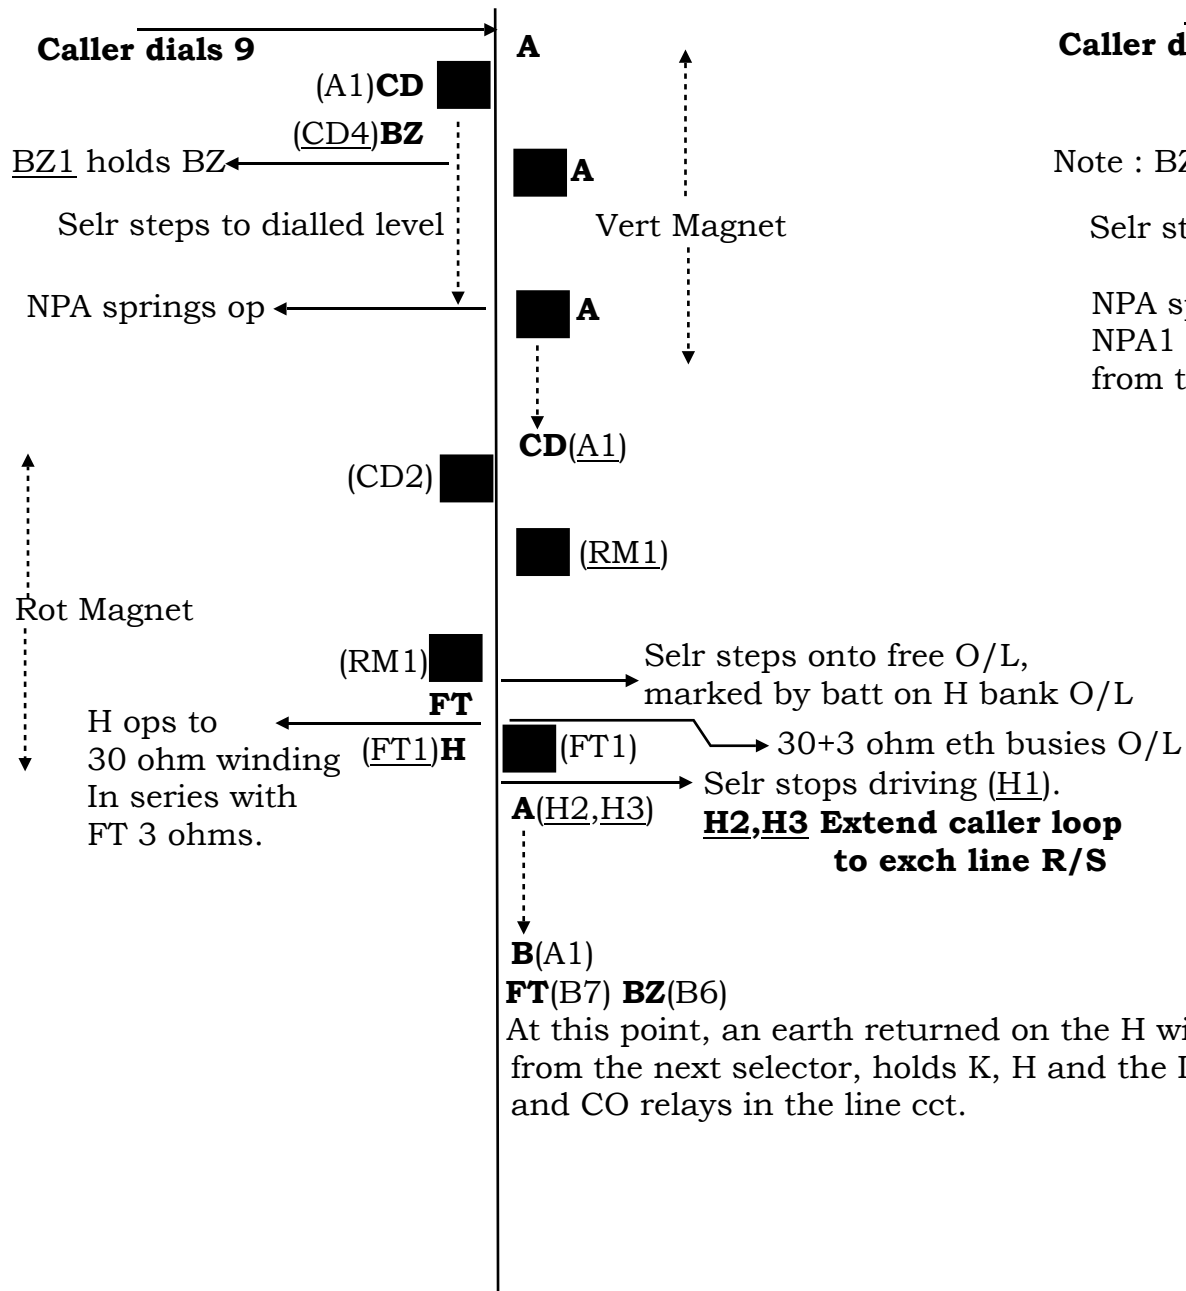

BD-FT strap inserted, lev 9 permitted

BD-FT strap omitted, lev 9 barred

**Parkend Exchange
Line Circuit , Start Distribution
& Group Selector
Dialling Level 9**