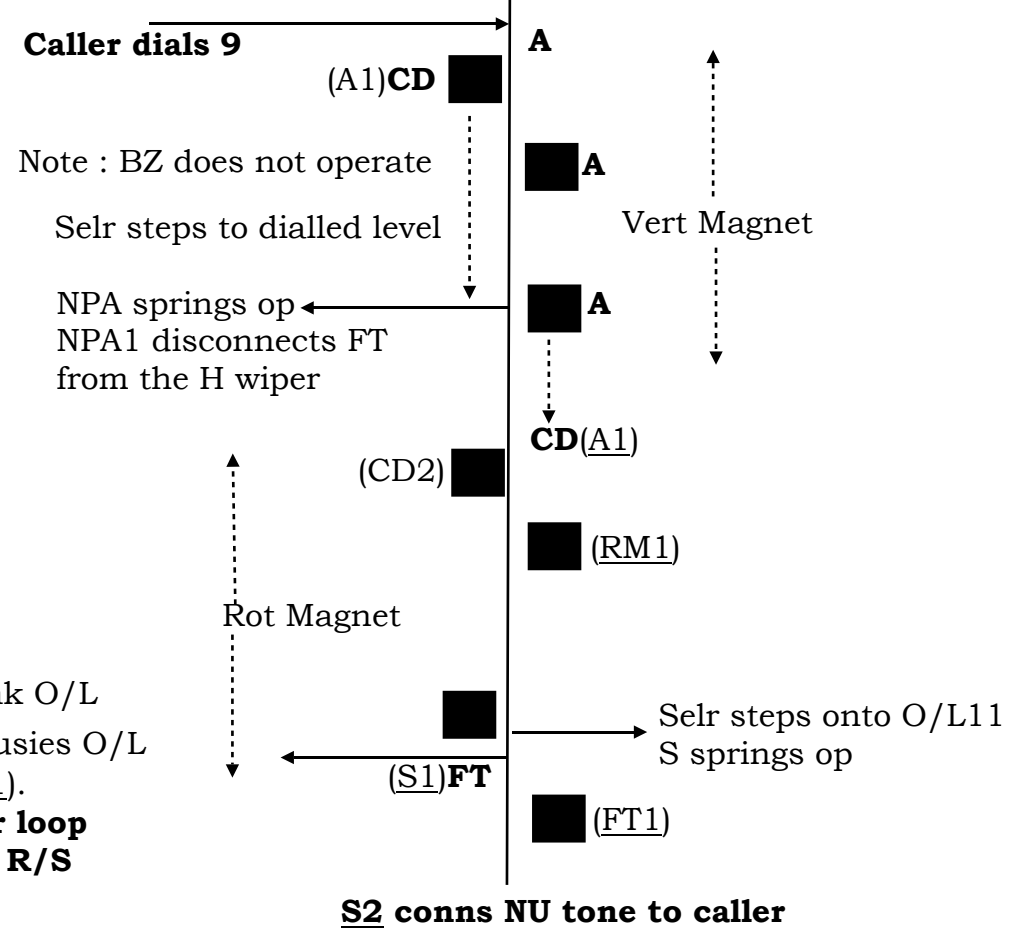

BD-FT strap inserted, lev 9 permitted

BD-FT strap omitted, lev 9 barred

**Parkend Exchange
Line Circuit , Start Distribution
& Group Selector
Dialling Level 9**