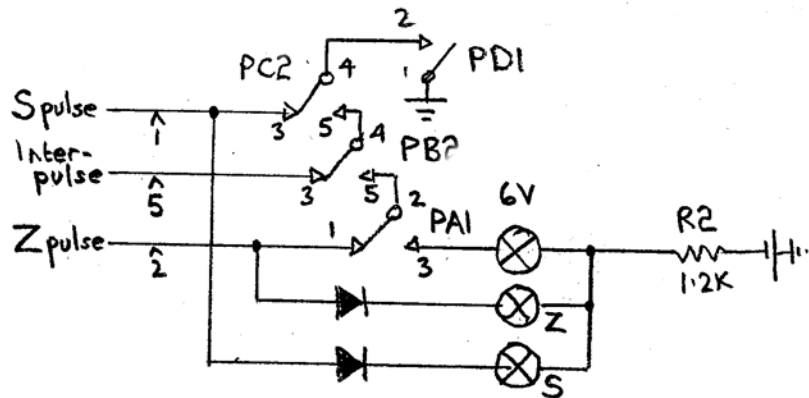

11 MINUTE S&Z PULSE GENERATOR

SPARE LINE NU TONE CONNECTION

**Lydney Signal Box Exchange - S&Z Generator & Spare Line NU Tone**

DFR ex053a

ISSUE A 04/10/2012 Opening Issue