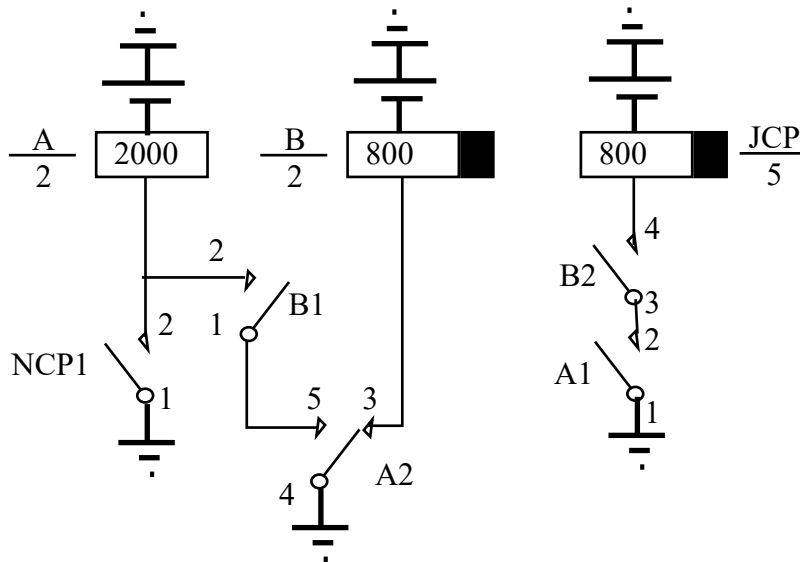

Clock Pulse
from
Parkend

Parkend North - Clock Pulse Circuit

DFR ex071a

ISSUE A 26/04/2015 Opening Issue

Dean Forest Railway