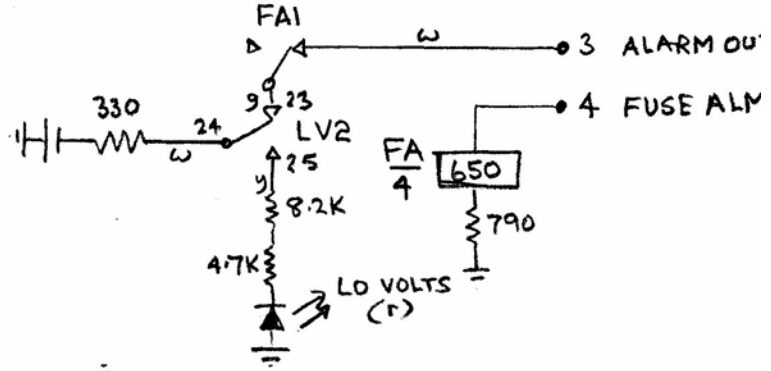

- 1 EARTH
- 2 BATT.
- 3 ALARM OUT
- 4 FUSE ALM

<b>Norchard Sig Box - Line Concentrator Alarm and Clock Equipment</b>		
<b>DFR Ic014a</b>		
ISSUE A	06/05/2011	Opening Issue
<b>Dean Forest Railway</b>		