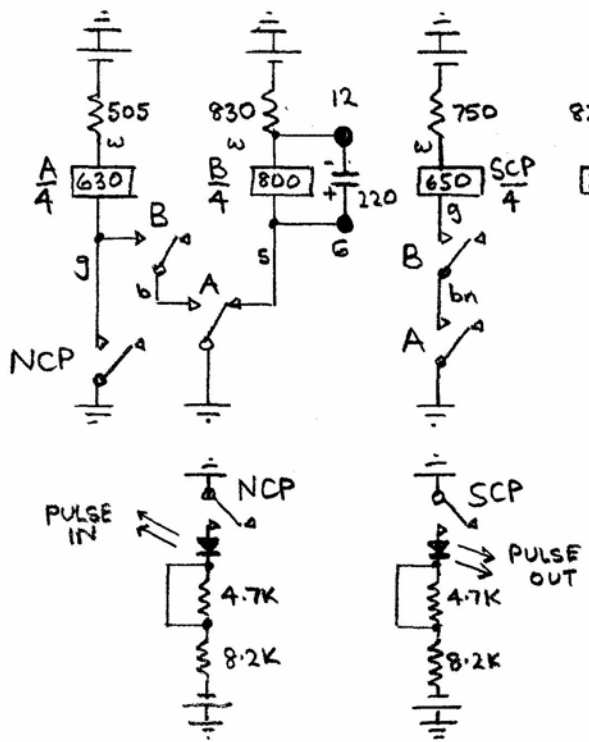

- 1 EARTH
- 2 BATT.
- 3 ALARM OUT
- 4 FUSE ALM

<b>Norchard Sig Box - Line Concentrator Alarm and Clock Equipment</b>		
<b>DFR Ic014a</b>		
ISSUE A	06/05/2011	Opening Issue
<b>Dean Forest Railway</b>		