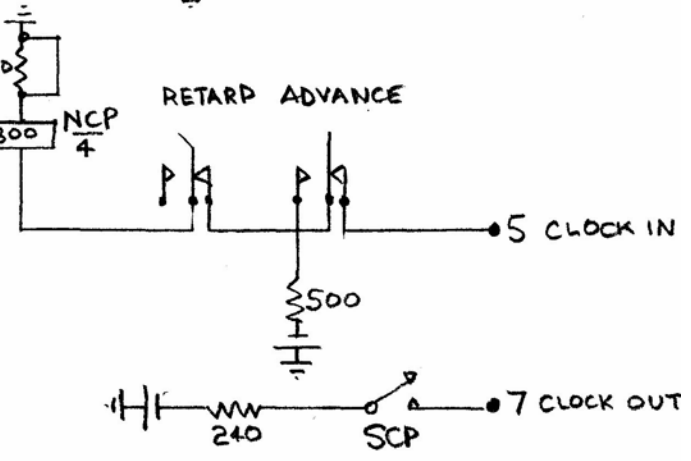

- 1 EARTH
- 2 BATT.
- 3 ALARM OUT
- 4 FUSE ALM

<b>Norchard Sig Box - Line Concentrator Alarm and Clock Equipment</b>		
<b>DFR Ic014a</b>		
ISSUE A	06/05/2011	Opening Issue
<b>Dean Forest Railway</b>		