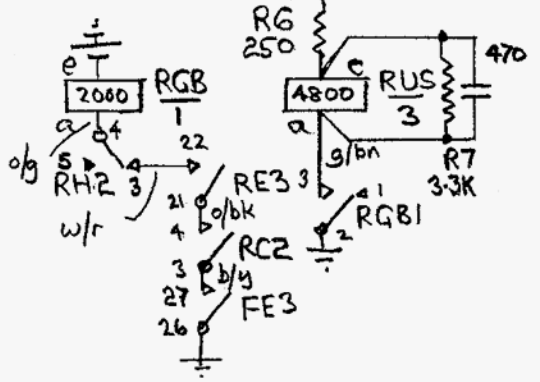

TIMER

Parkend North - Concentrator Timer Circuit		
DFR Ic031a		
ISSUE A	13/05/2016	Opening Issue
Dean Forest Railway		