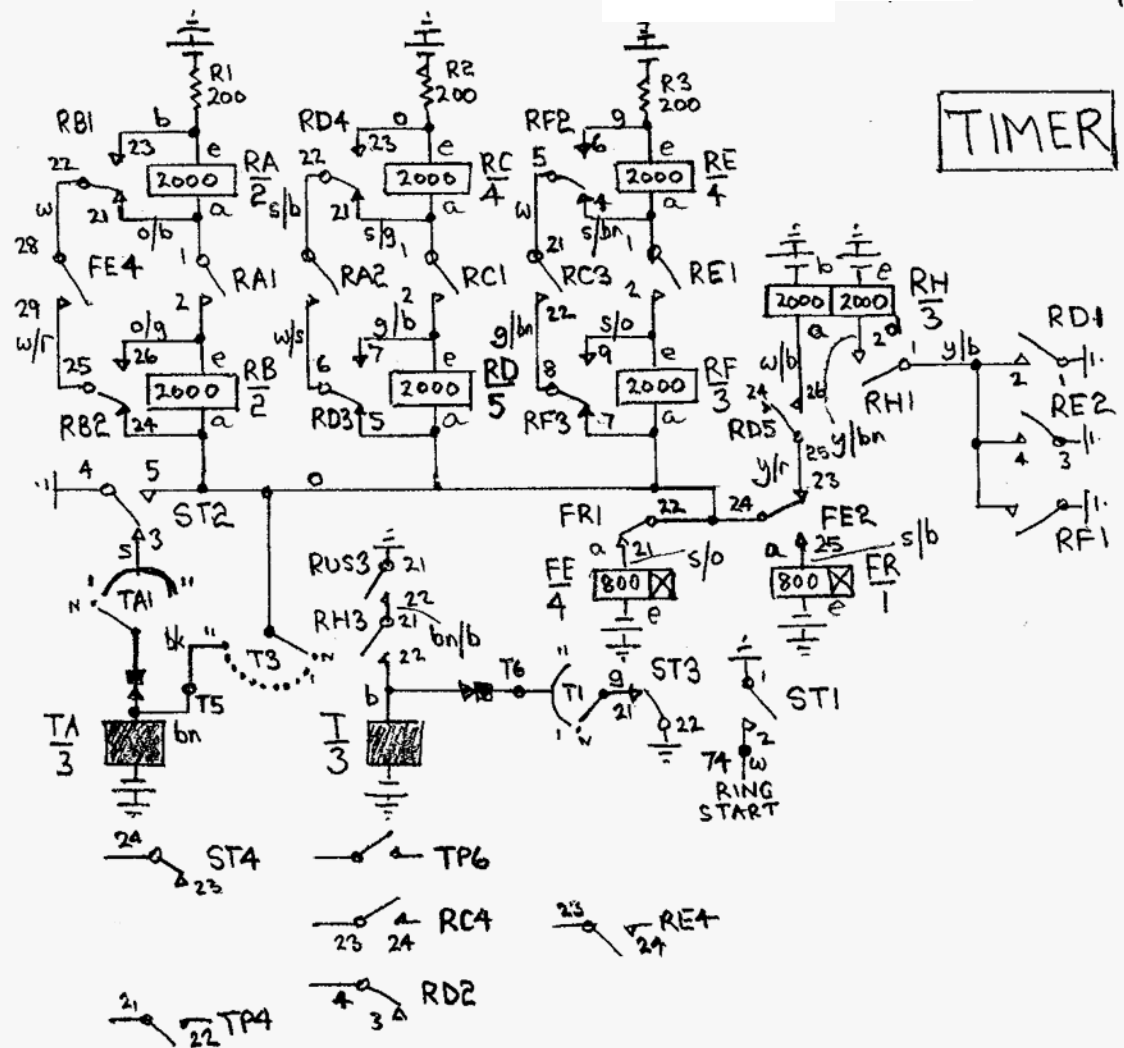

TIMER

Parkend North - Concentrator Timer Circuit		
DFR Ic031a		
ISSUE A	13/05/2016	Opening Issue
Dean Forest Railway		