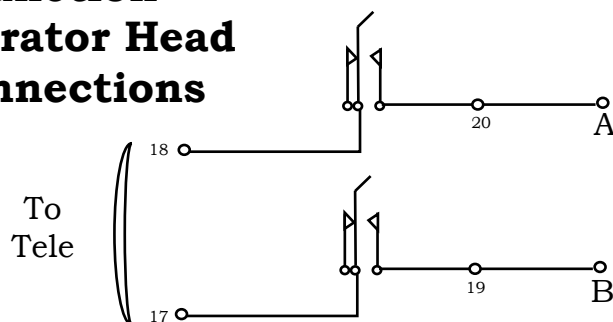

**Keys 1-8 Down
Speak
KK**

**Keys 1-8 Up
Line Disconnect
KL**

**Key 9 Down
Long-Short Buzz
KB**

**Key 10 Up
Box Out Of Use
KU**

Dean Forest Railway

**Lydney Junction
Line Concentrator Head
Internal Connections**

**Key 10 Down
Operator Speak
KS**

Lamps 1-8, 10

**Key 9 Up, Lamp 9
PA On Key & Lamp**

**Ring Key
micro-switch**

Lydney Sig Box - Concentrator Head Connections		
DFR Ic038a		
ISSUE A	12/02/2018	Opening Issue
<i>Dean Forest Railway</i>		