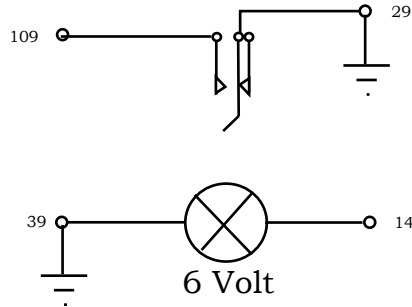

**Keys 1-8 Down
Speak
KK**

**Keys 1-8 Up
Line Disconnect
KL**

**Key 9 Down
Long-Short Buzz
KB**

**Key 10 Up
Box Out Of Use
KU**

Dean Forest Railway

**Lydney Junction
Line Concentrator Head
Internal Connections**

**Key 10 Down
Operator Speak
KS**

Lamps 1-8, 10

**Key 9 Up, Lamp 9
PA On Key & Lamp**

**Ring Key
micro-switch**

Lydney Sig Box - Concentrator Head Connections		
DFR Ic038a		
ISSUE A	12/02/2018	Opening Issue
<i>Dean Forest Railway</i>		