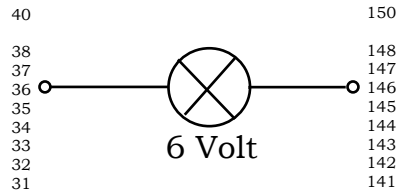

**Keys 1-8 Down
Speak
KK**

**Keys 1-8 Up
Line Disconnect
KL**

**Key 9 Down
Long-Short Buzz
KB**

**Key 10 Up
Box Out Of Use
KU**

Dean Forest Railway

**Lydney Junction
Line Concentrator Head
Internal Connections**

**Key 10 Down
Operator Speak
KS**

Lamps 1-8, 10

**Key 9 Up, Lamp 9
PA On Key & Lamp**

**Ring Key
micro-switch**

Lydney Sig Box - Concentrator Head Connections		
DFR Ic038a		
ISSUE A	12/02/2018	Opening Issue
<i>Dean Forest Railway</i>		