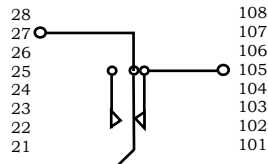

**Keys 1-8 Down
Speak
KK**

**Keys 1-8 Up
Line Disconnect
KL**

**Key 9 Down
Long-Short Buzz
KB**

**Key 10 Up
Box Out Of Use
KU**

Dean Forest Railway

**Lydney Junction
Line Concentrator Head
Internal Connections**

**Key 10 Down
Operator Speak
KS**

Lamps 1-8, 10

**Key 9 Up, Lamp 9
PA On Key & Lamp**

**Ring Key
micro-switch**

Lydney Sig Box - Concentrator Head Connections		
DFR Ic038a		
ISSUE A	12/02/2018	Opening Issue
<i>Dean Forest Railway</i>		