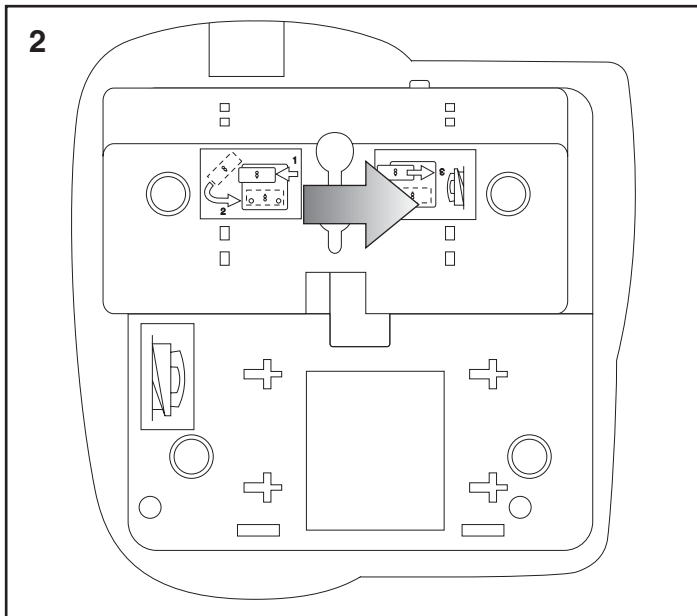

# 4601/4602/4602SW IP Telephone Stand Instructions

555-233-147  
Issue 3, March 2004

## Desktop

1

2

3

# Wall Mount