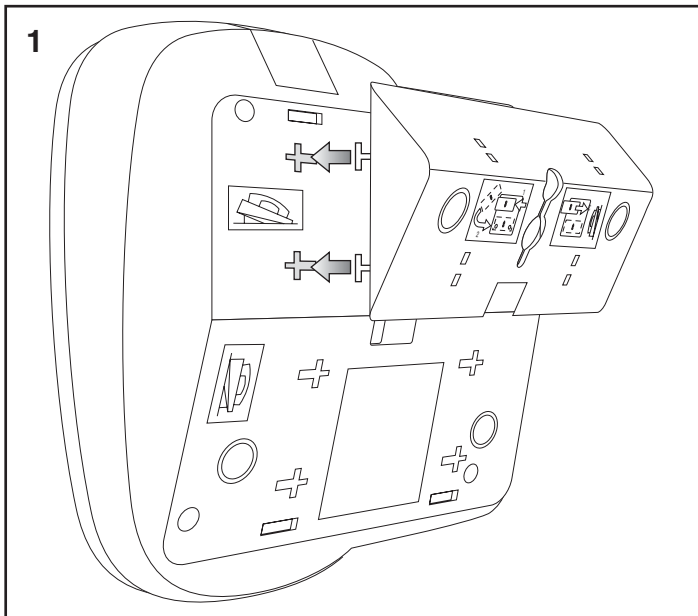

4601/4602/4602SW IP Telephone Stand Instructions

555-233-147
Issue 3, March 2004

Desktop

1

2

3