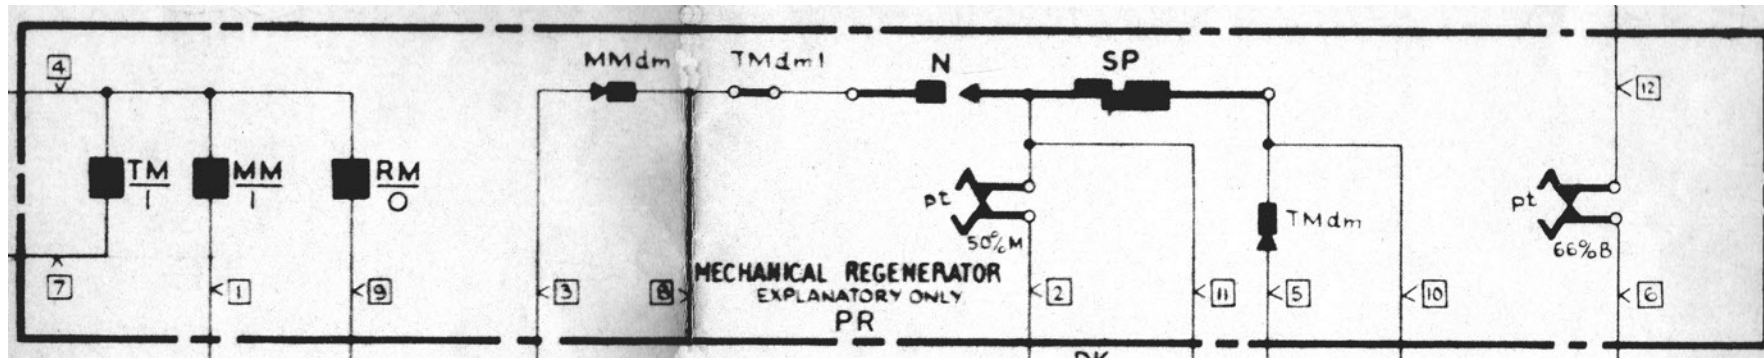

Multi Input Level Auto-Auto Relay Set

Regenerator Connections

DFR ex045b page 4

ISSUE B	09/08/2012	Converted to transformer bridge
ISSUE A	20/05/2012	Opening Issue

Dean Forest Railway