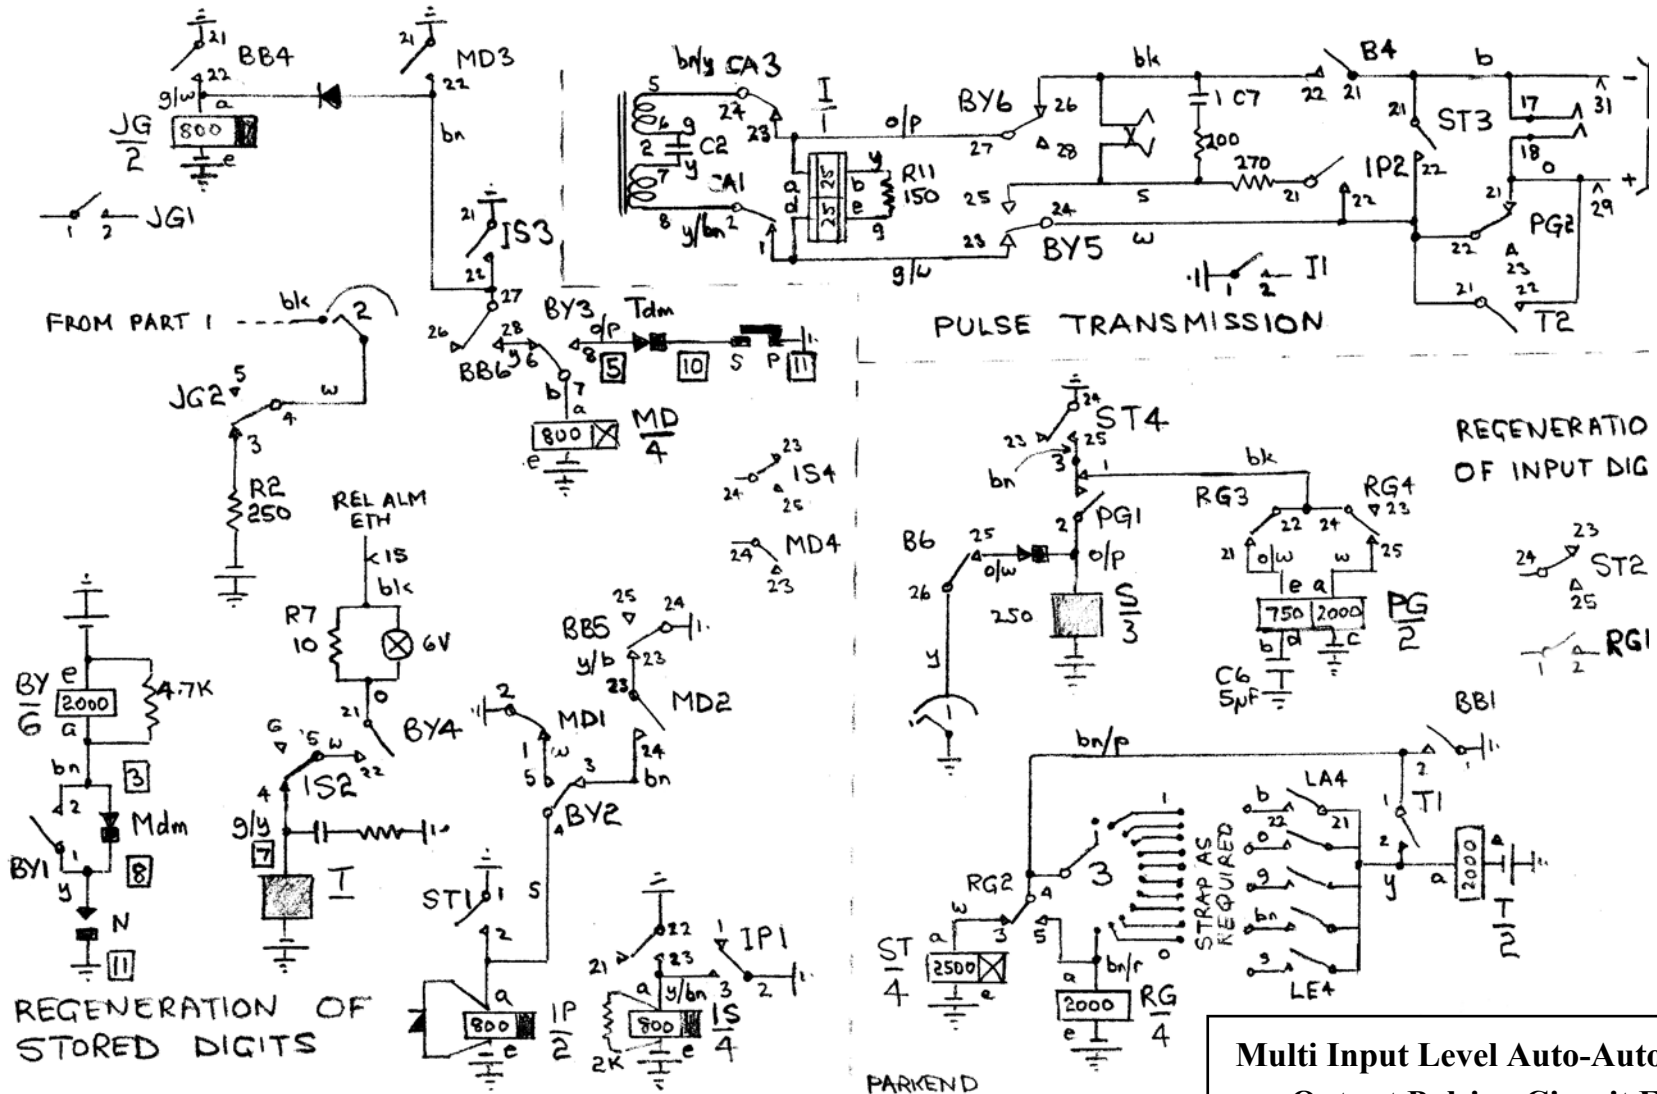

Multi Input Level Auto-Auto Relay Set Seizure and Storage Element

DFR ex045b page 1

ISSUE B	09/08/2012	Converted to transformer bridge
ISSUE A	20/05/2012	Opening Issue

PULSE TRANSMISSION

REGENERATION OF INPUT DIG

REGENERATION OF STORED DIGITS

ex045b

- PARKEND
 Strap 4 to LA4
 5 to LB4
 6 to LC4
 7 to LD4
 0 to LE4

**Multi Input Level Auto-Auto Relay Set
 Output Pulsing Circuit Elements**

DFR ex045b page 2

ISSUE B	09/08/2012	Converted to transformer bridge
ISSUE A	20/05/2012	Opening Issue

Multi Input Level Auto-Auto Relay Set
Type 4 Uniselector Wiring side view

DFR ex045b page 3

ISSUE B	09/08/2012	Converted to transformer bridge
ISSUE A	20/05/2012	Opening Issue

Multi Input Level Auto-Auto Relay Set

Regenerator Connections

DFR ex045b page 4

ISSUE B	09/08/2012	Converted to transformer bridge
ISSUE A	20/05/2012	Opening Issue

Dean Forest Railway