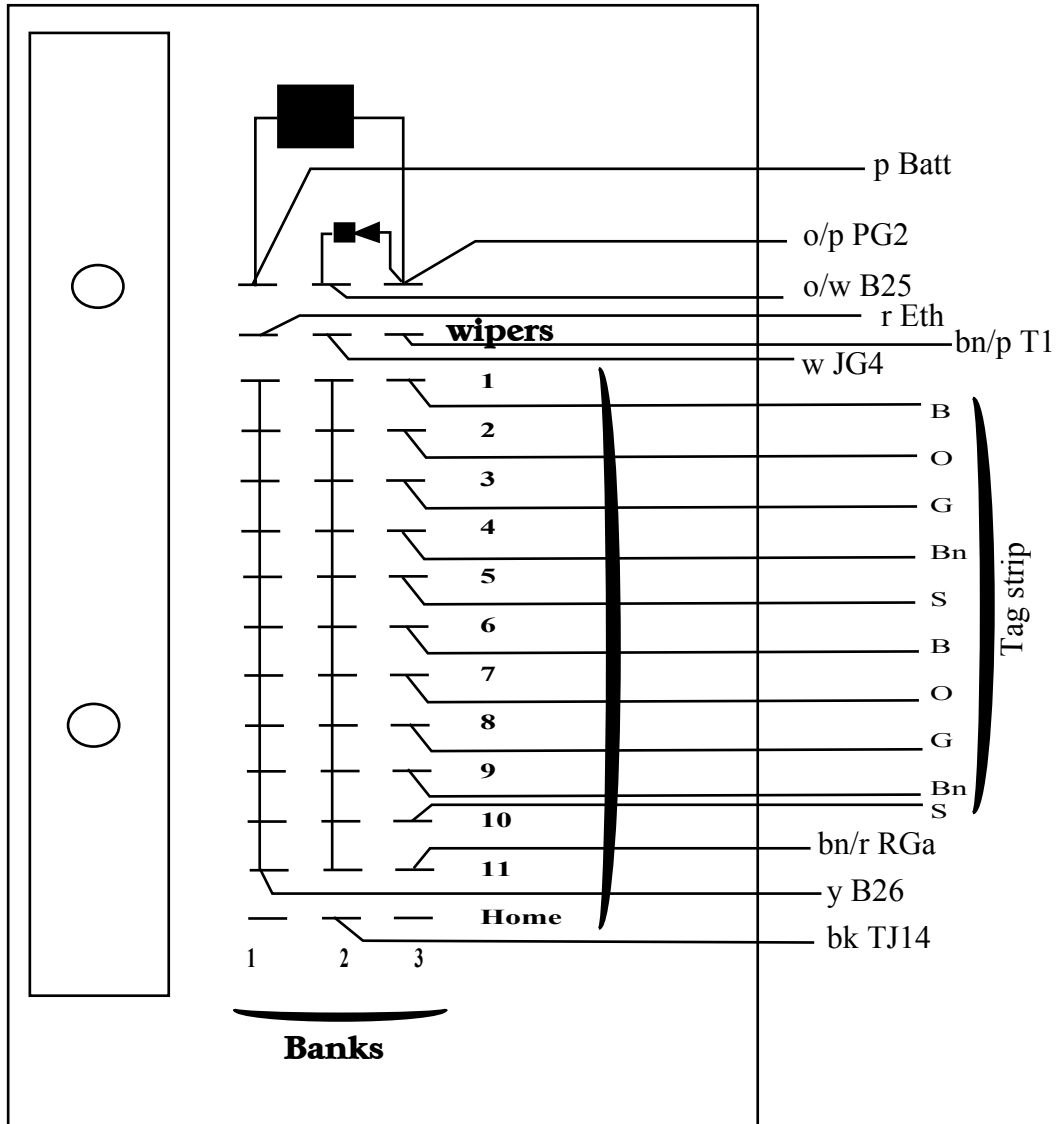

REGENERATION OF STORED DIGITS

ex045b

- PARKEND
 Strap 4 to LA4
 5 to LB4
 6 to LC4
 7 to LD4
 0 to LE4

**Multi Input Level Auto-Auto Relay Set
 Output Pulsing Circuit Elements**

DFR ex045b page 2

ISSUE B	09/08/2012	Converted to transformer bridge
ISSUE A	20/05/2012	Opening Issue

Multi Input Level Auto-Auto Relay Set
Type 4 Uniselector Wiring side view

DFR ex045b page 3

ISSUE B	09/08/2012	Converted to transformer bridge
ISSUE A	20/05/2012	Opening Issue

Multi Input Level Auto-Auto Relay Set